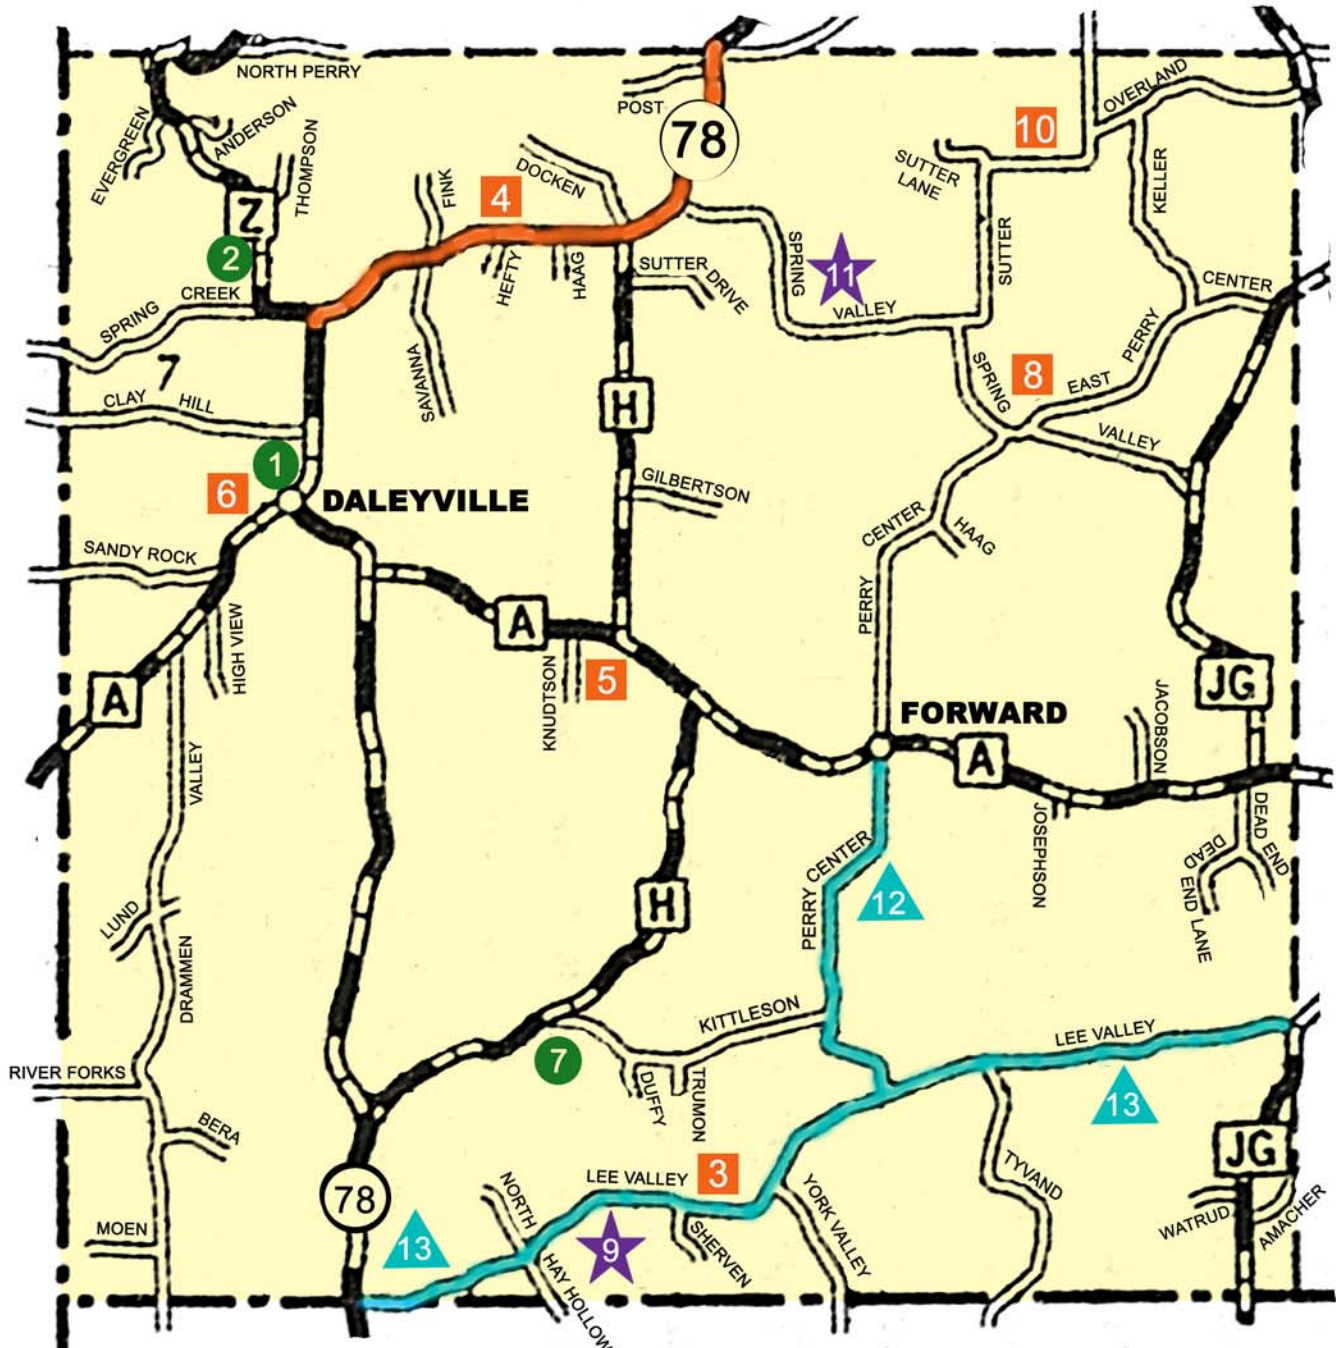

Town of Perry Views, Vistas, and Points of Interest

 Parks and Open Space

 Views and Vistas

 Scenic Drives and Roads

 Points of Interest

 1 Daleyville Park

 2 Hauge Historic District Park

 3 View from Lee Valley Road

 4 Highway 78 Scenic Drive Views

 5 View from the Second Hauge Cemetery

 6 View from the Perry Church, Daleyville

 7 Kittleson Valley Creek Bank Easement

 8 View from Perry Center and Spring Valley Roads

 9 Lee Valley Cemetery

 10 View North from Sutter Road

 11 Spring Valley Drive Cemetery

 12 Perry Center Road Scenic Drive

 13 Lee Valley Road Scenic Drive