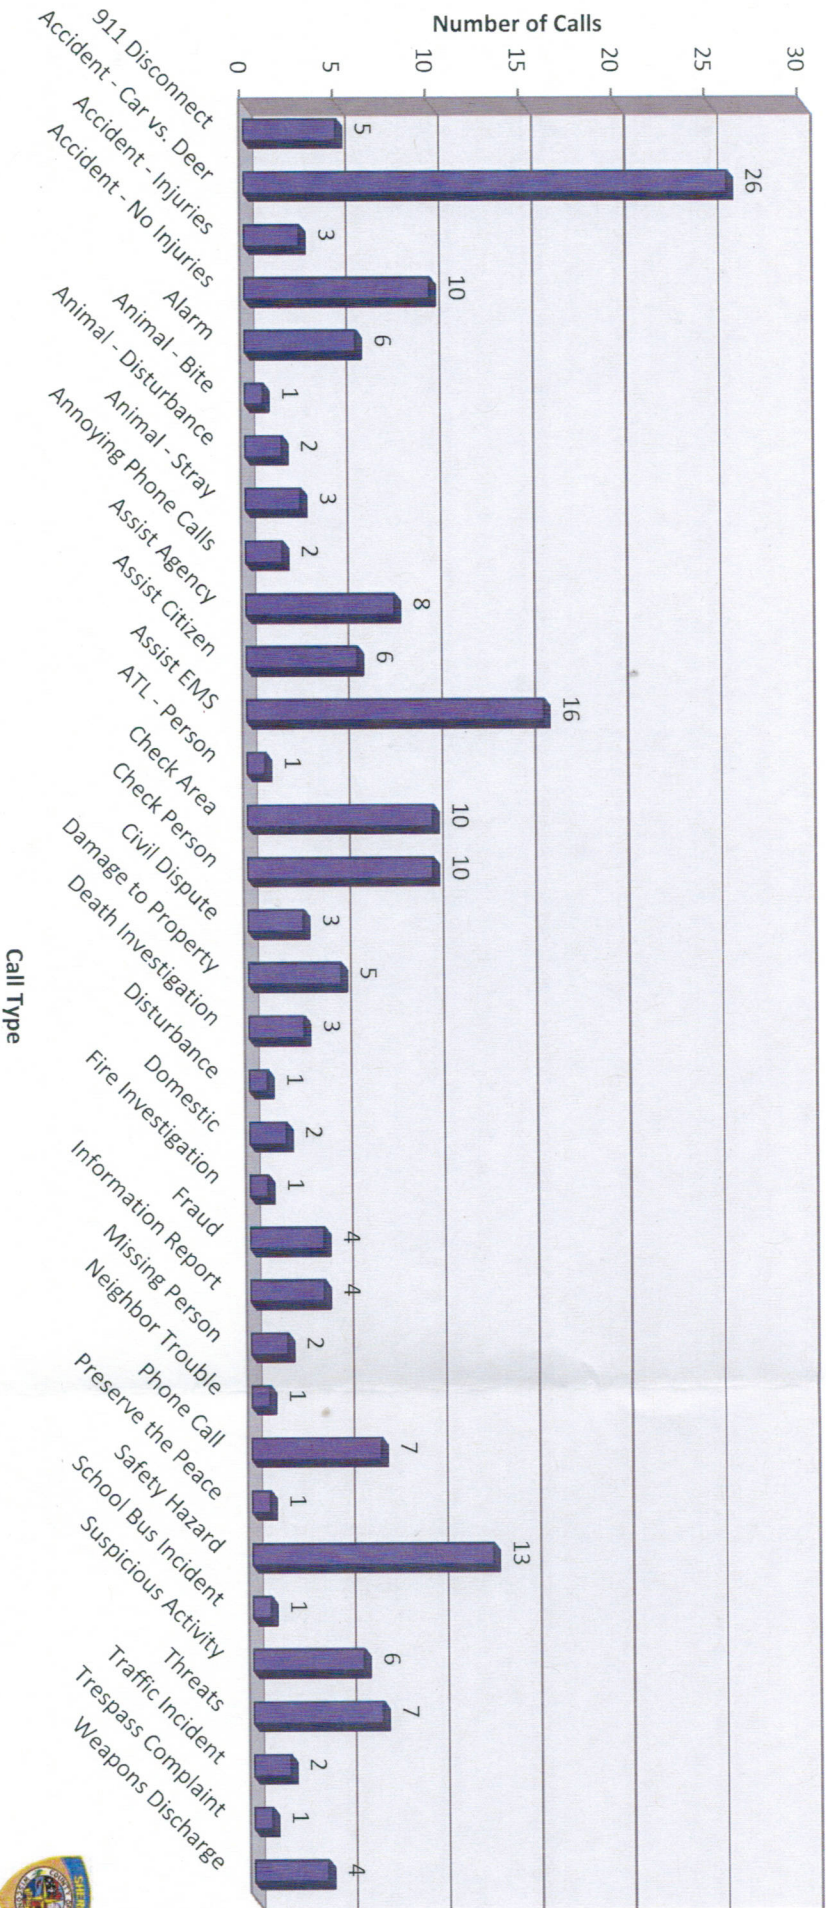

### Town of Perry - Calls for Service 2016 Calendar Year

177 total calls