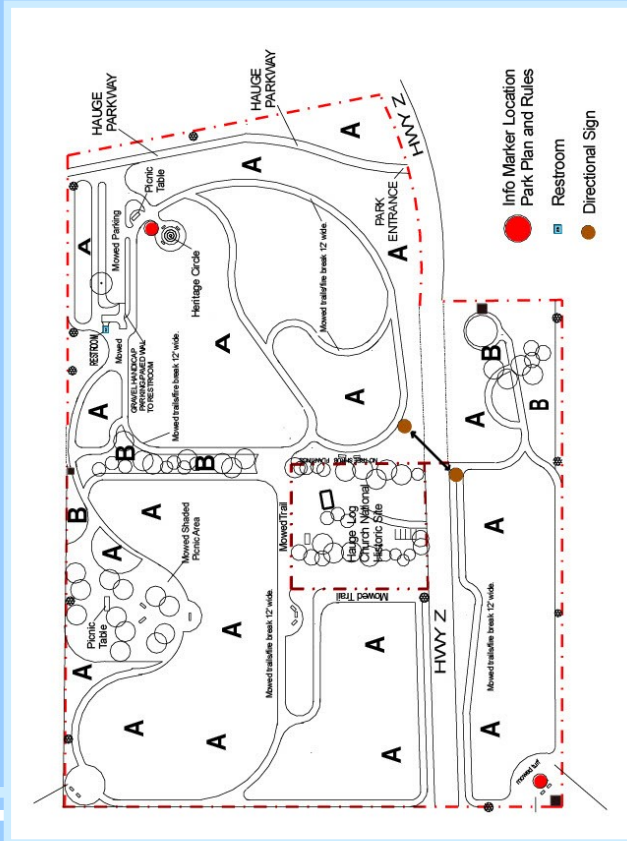

# The Parks of Perry

## Hauge Historic District Park

The Town of Perry established the 30 acre Hauge Historic District Park to provide the nation, region and local community with an inspiring respite from day to day life.

The Town will develop, through prairie restoration, the District Park in a manner that will maintain and enhance the character of the historic 1852 Hauge Log Church site while serving to provide its residents and the region with recreational

## Daleyville Community Park

The one-acre park located on the northwest side of Daleyville was donated to the Town in 2002. The park is being developed as a community based family park.