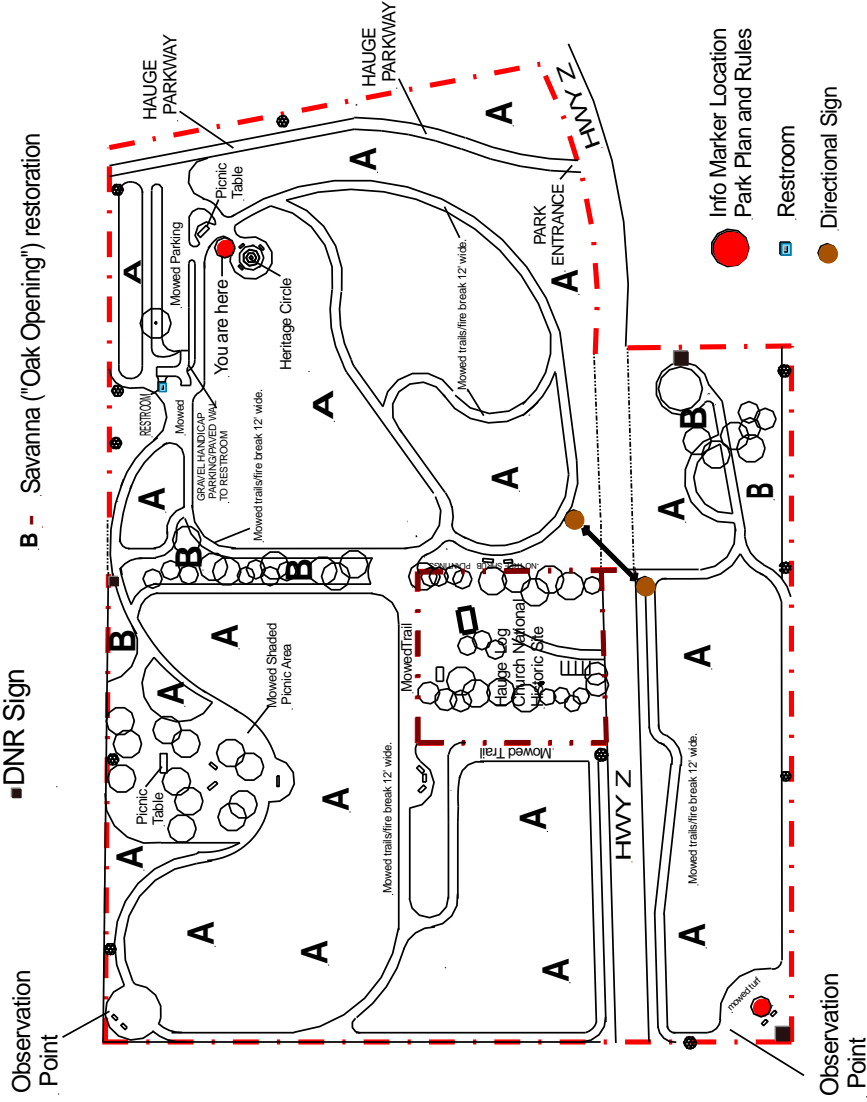

- Leopold Bench
- Picnic Table
- Boundary Marker
- · — · — Hauge Historic District Park Boundary
- ◎ HERITAGE CIRCLE LOCATION

- A - Short grass prairie restoration
- B - Savanna ("Oak Opening") restoration

- Info Marker Location
- Park Plan and Rules
- Restroom
- Directional Sign

— · — · — Hauge Log Church National Historic Site & Hauge Historic District park joint boundary

↔ Pedestrian Crossing

NORTH ↗

HAUGE HISTORIC DISTRICT PARK

Established 2001

Revision Date: 2-27-23

TOWN OF PERRY