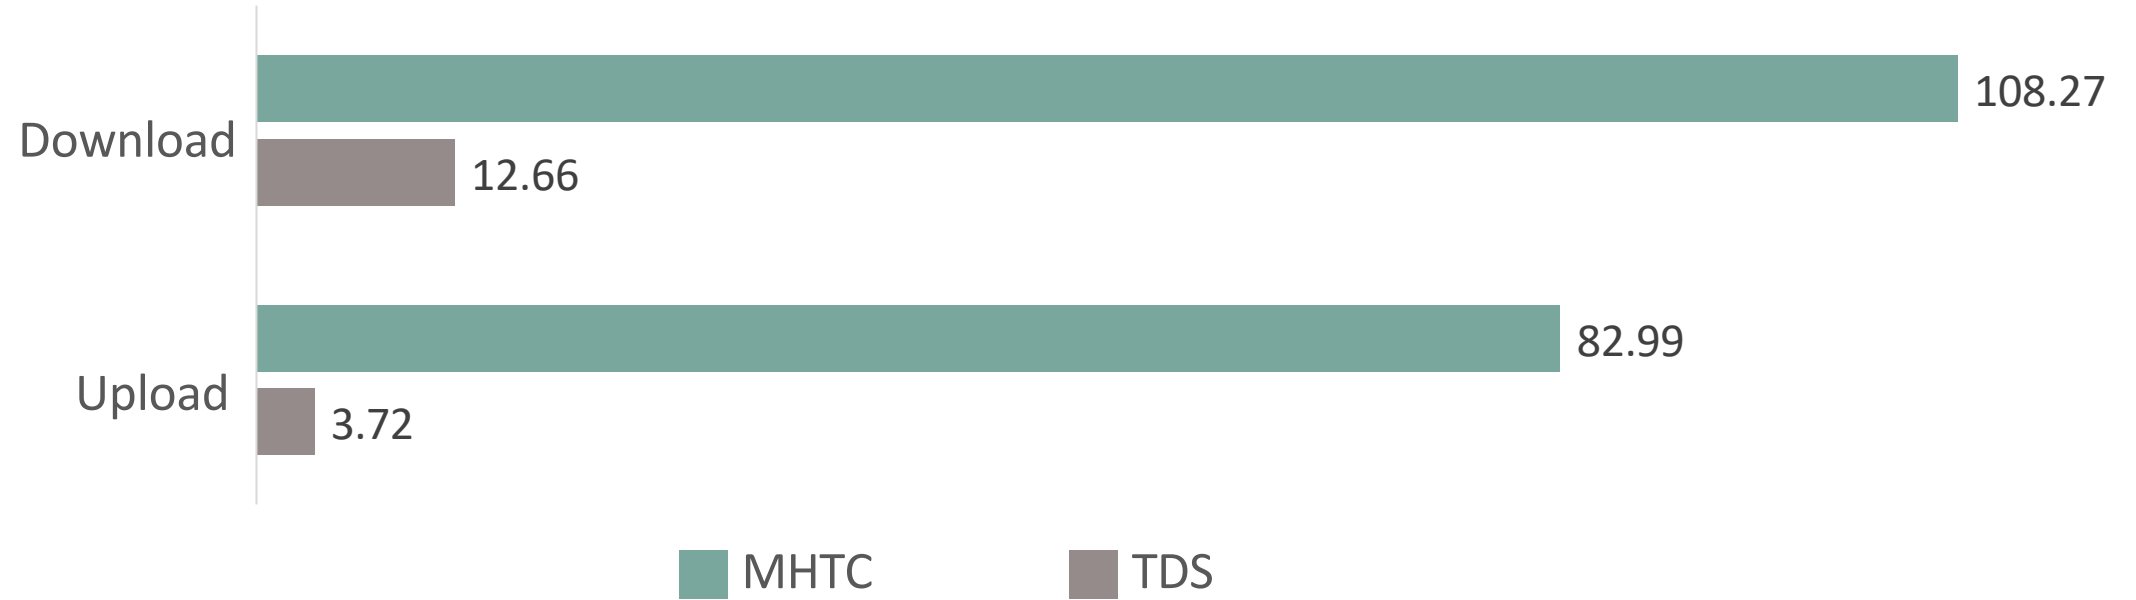

Average Internet Speed (Mbps)