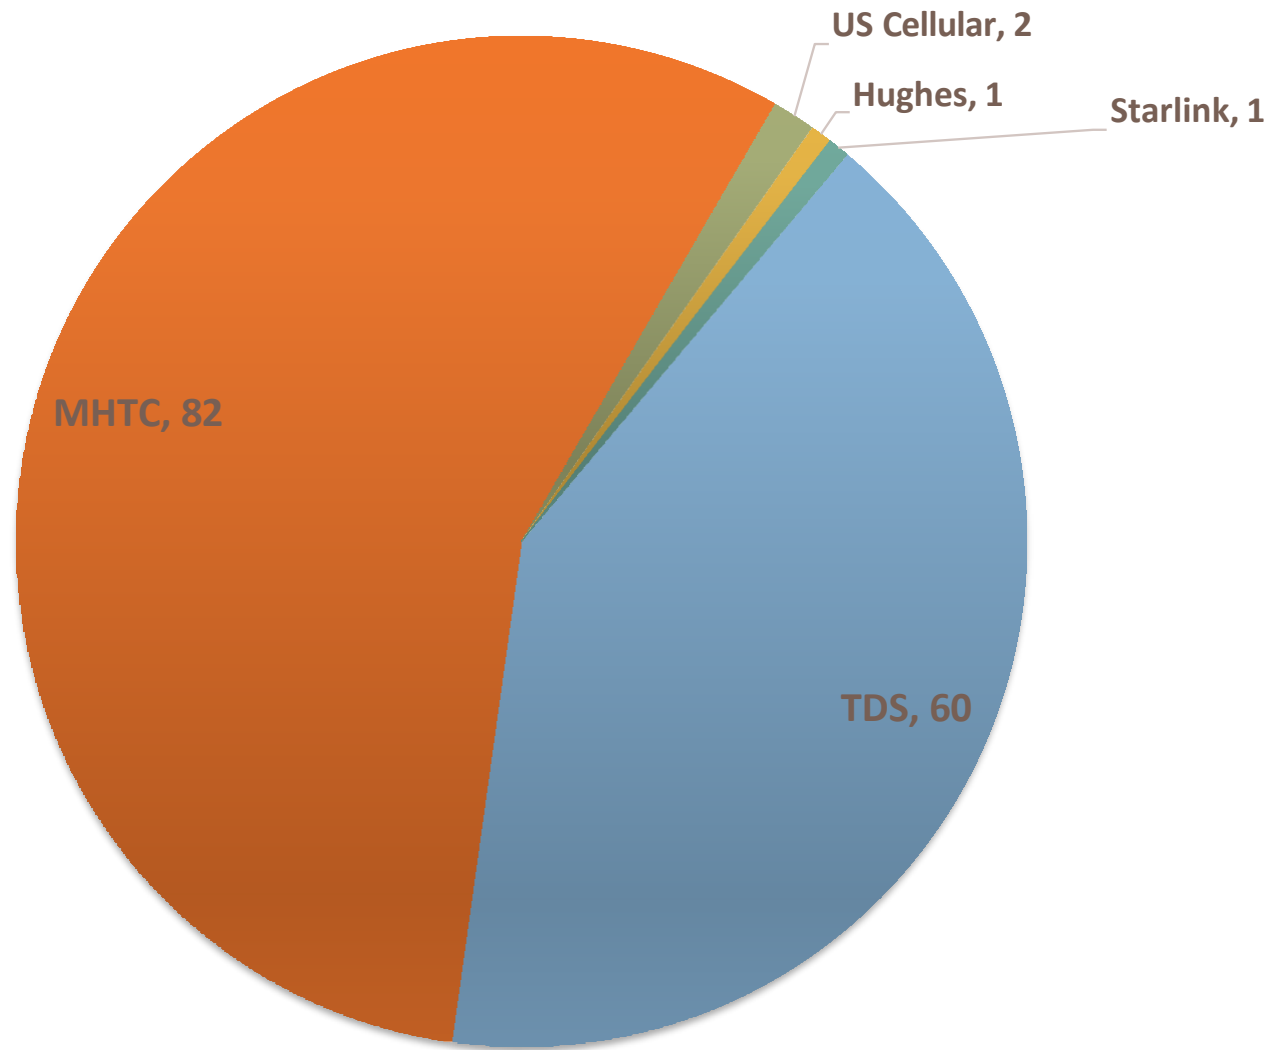

Broadband Service Providers