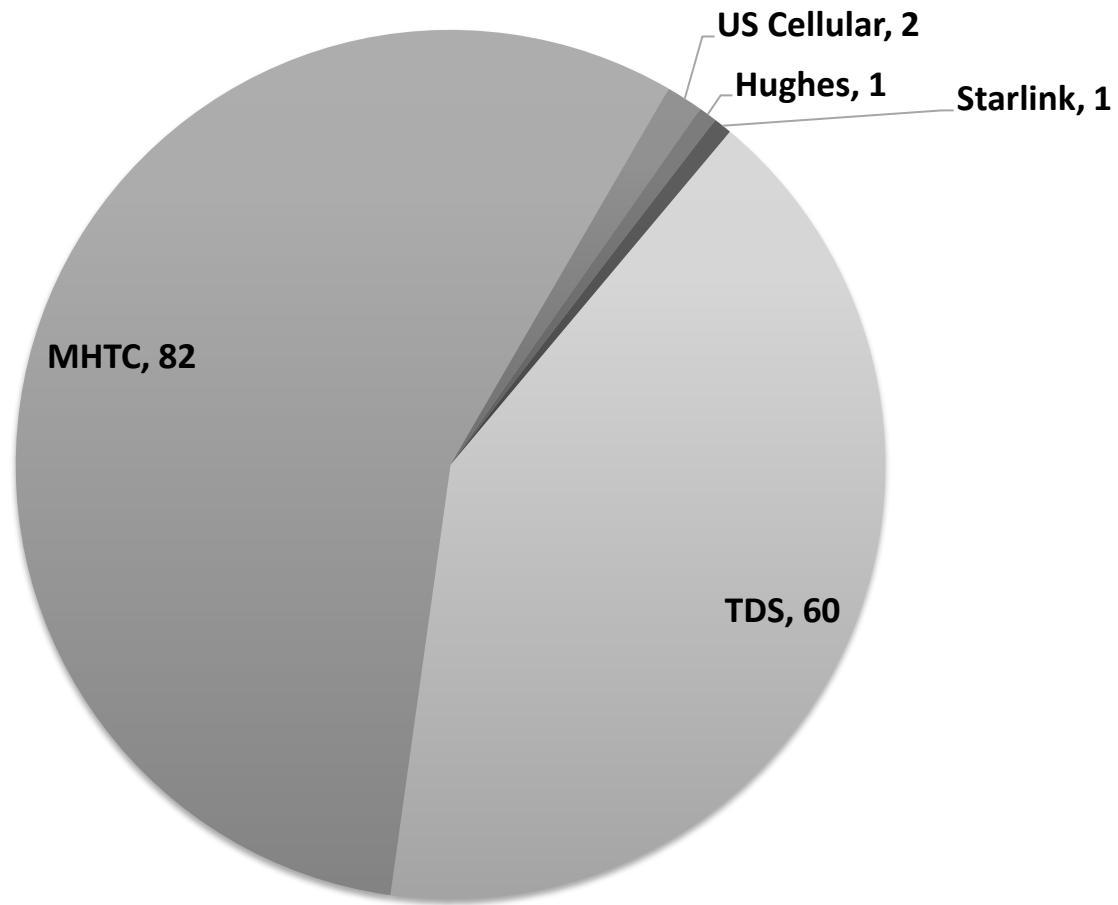

Town of Perry

2023 COMMUNITY SURVEY RESULTS

The Town of Perry
Community Survey
was mailed to
property owners in
July 2023.

360 surveys were
mailed; 177 were
returned.

49% rate of return.

Overview

Broadband Service Providers