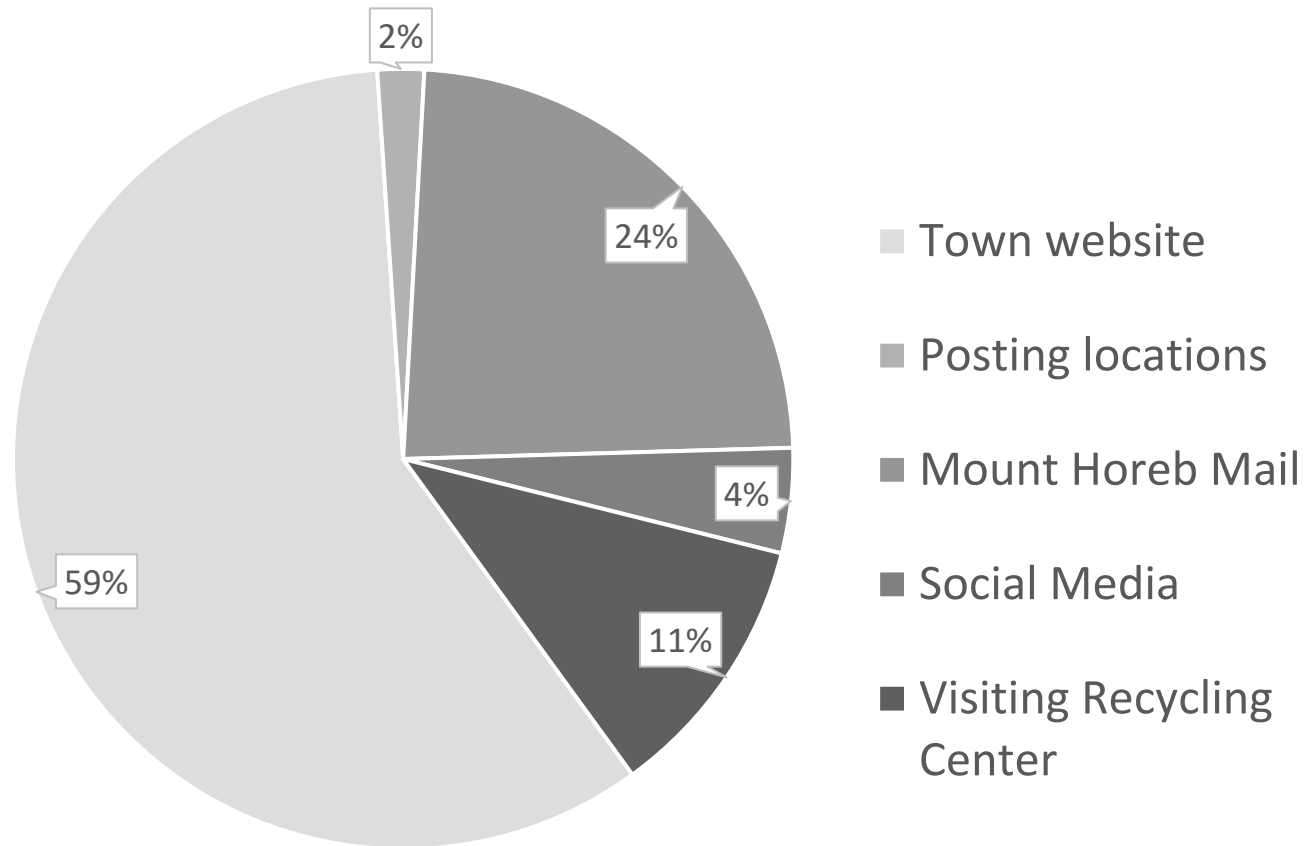

How do you learn about Town meetings, services, news & events?