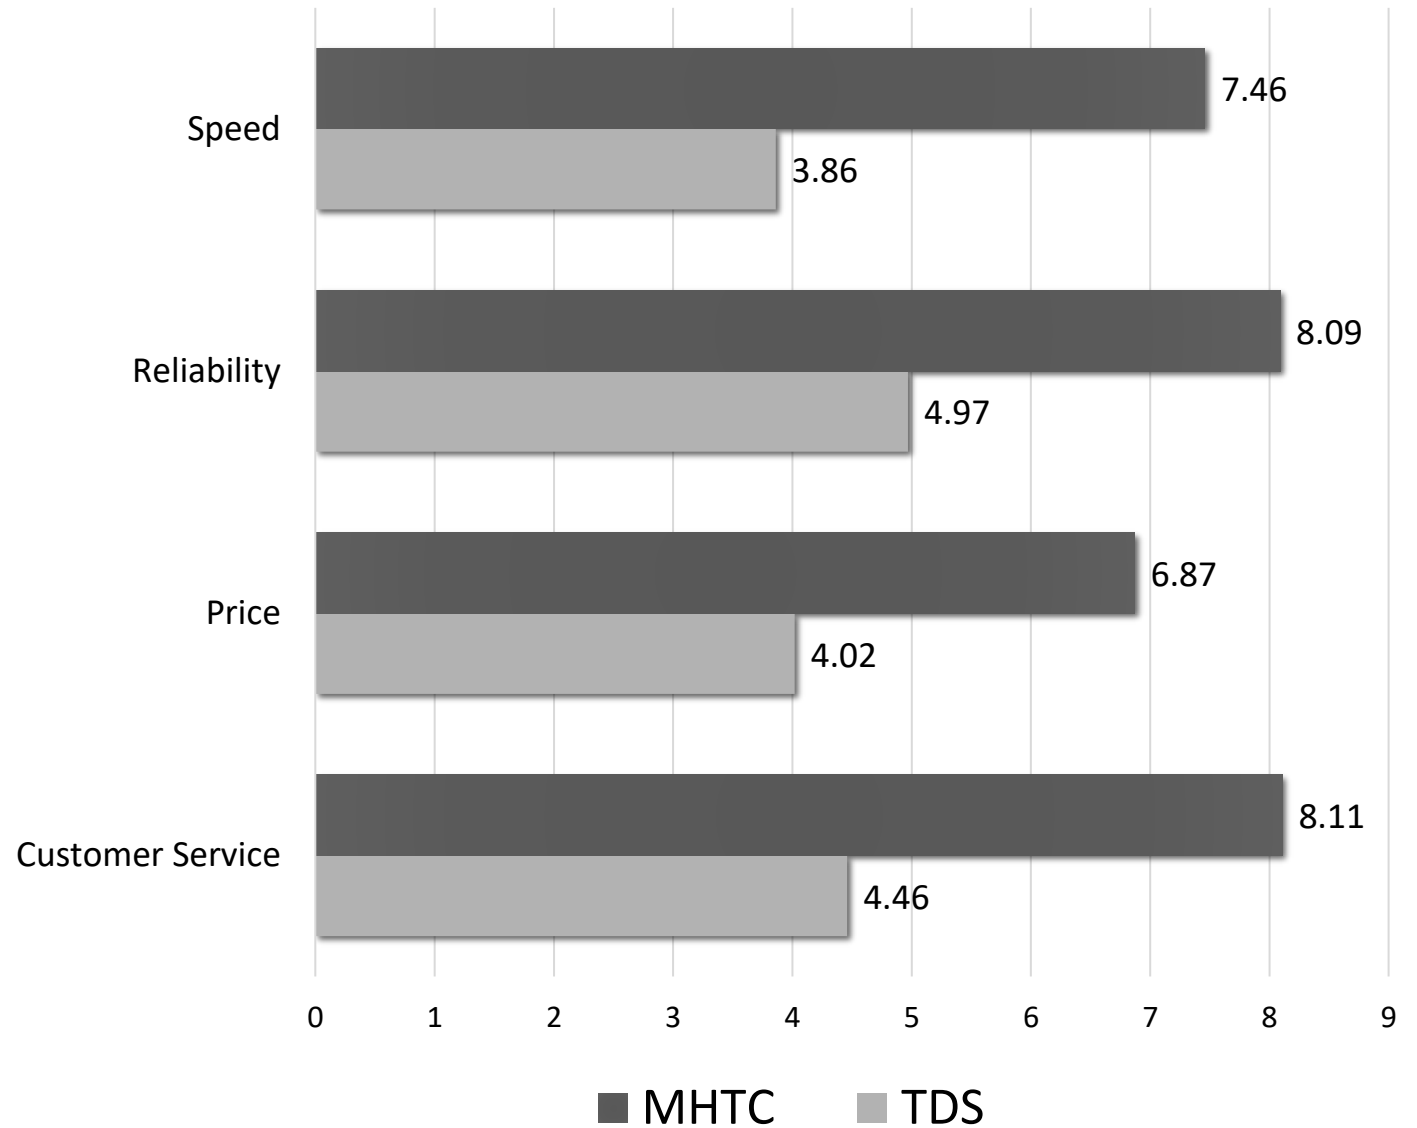

Town of Perry

2023 COMMUNITY SURVEY RESULTS

The Town of Perry
Community Survey
was mailed to
property owners in
July 2023.

360 surveys were
mailed; 177 were
returned.

49% rate of return.

Overview

Broadband Service Providers

Average Internet Speed (Mbps)

Ratings of Broadband Service Providers

1 = unsatisfactory 10 = very satisfactory

Town Government

How do you learn about Town meetings, services, news & events?

Can you find the information you need on the Town's website?