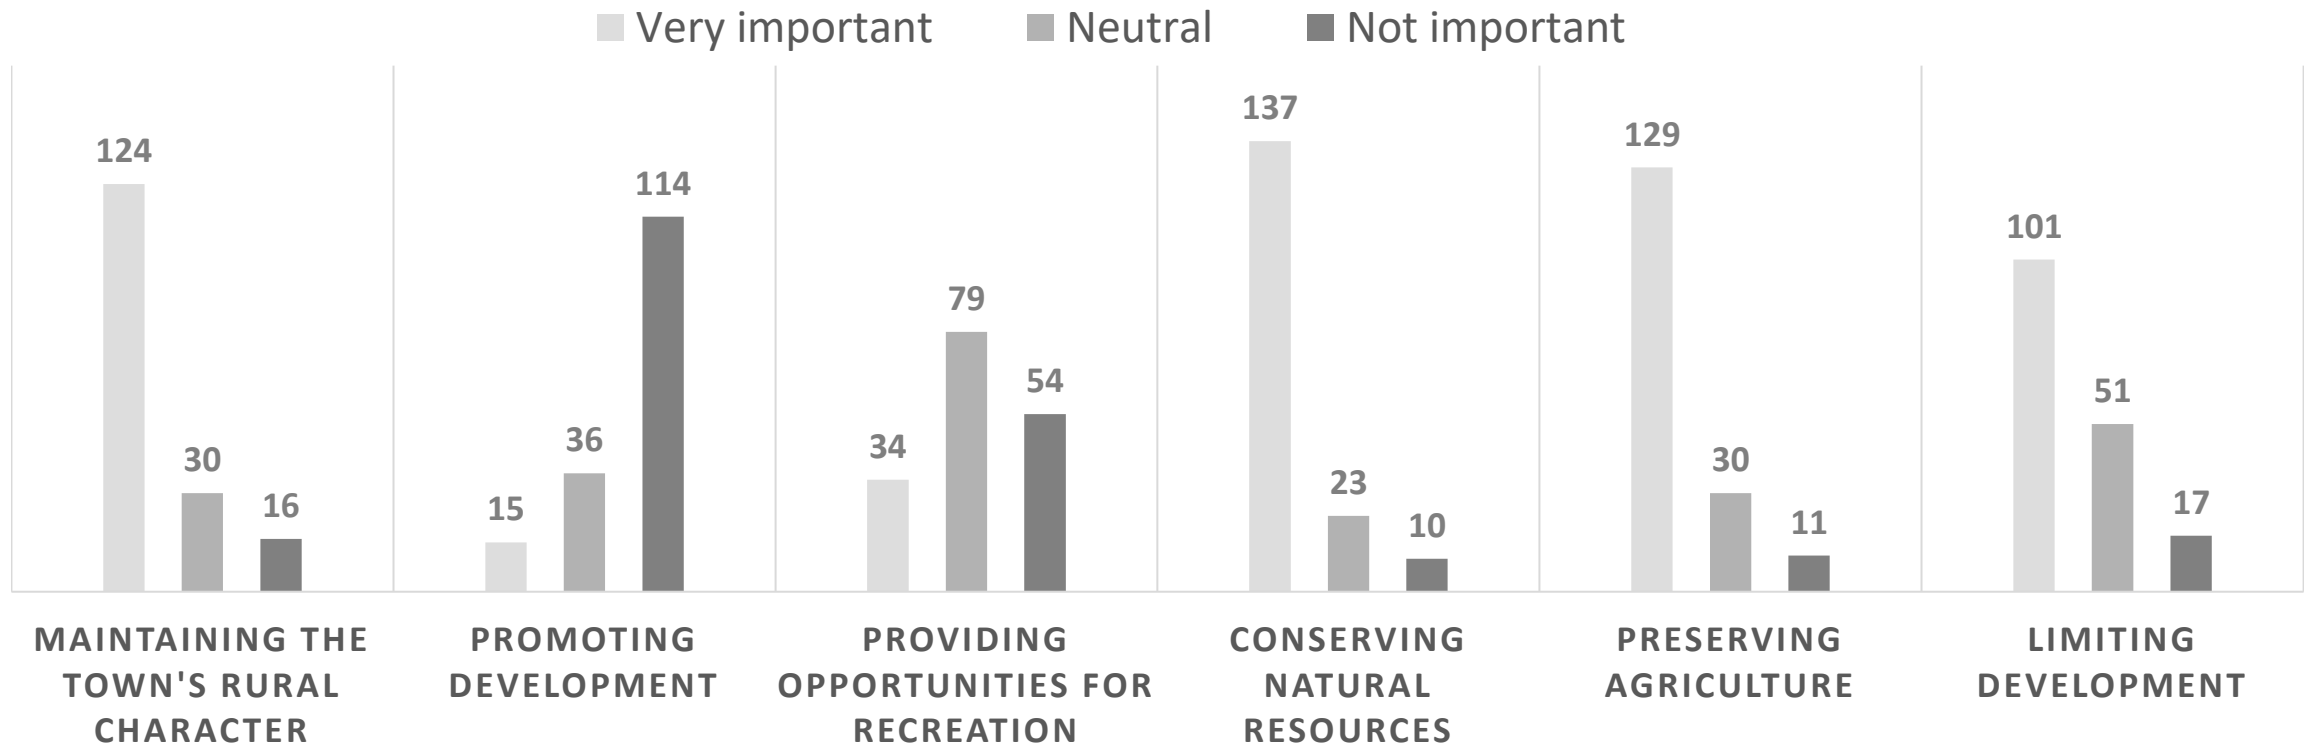

Town Government