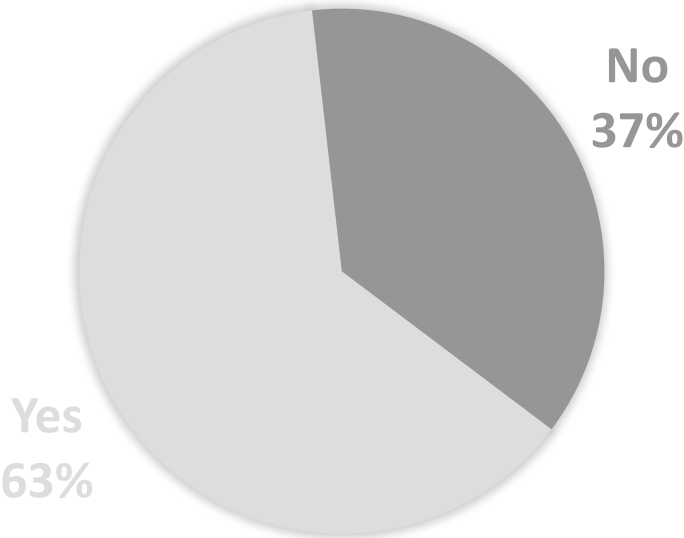

Town of Perry

2023 COMMUNITY SURVEY RESULTS

The Town of Perry
Community Survey
was mailed to
property owners in
July 2023.

360 surveys were
mailed; 177 were
returned.

49% rate of return.

Overview

Broadband Service Providers

Land Use Plan

Land Use Plan

SHOULD AGRITOURISM BE REGULATED?

SHOULD TOURIST LODGING BE REGULATED?

Land Use Plan

DO YOU SUPPORT WIND TURBINE/SOLAR FIELDS?

SHOULD WIND TURBINE/SOLAR FIELDS CONSUME DENSITY UNITS?