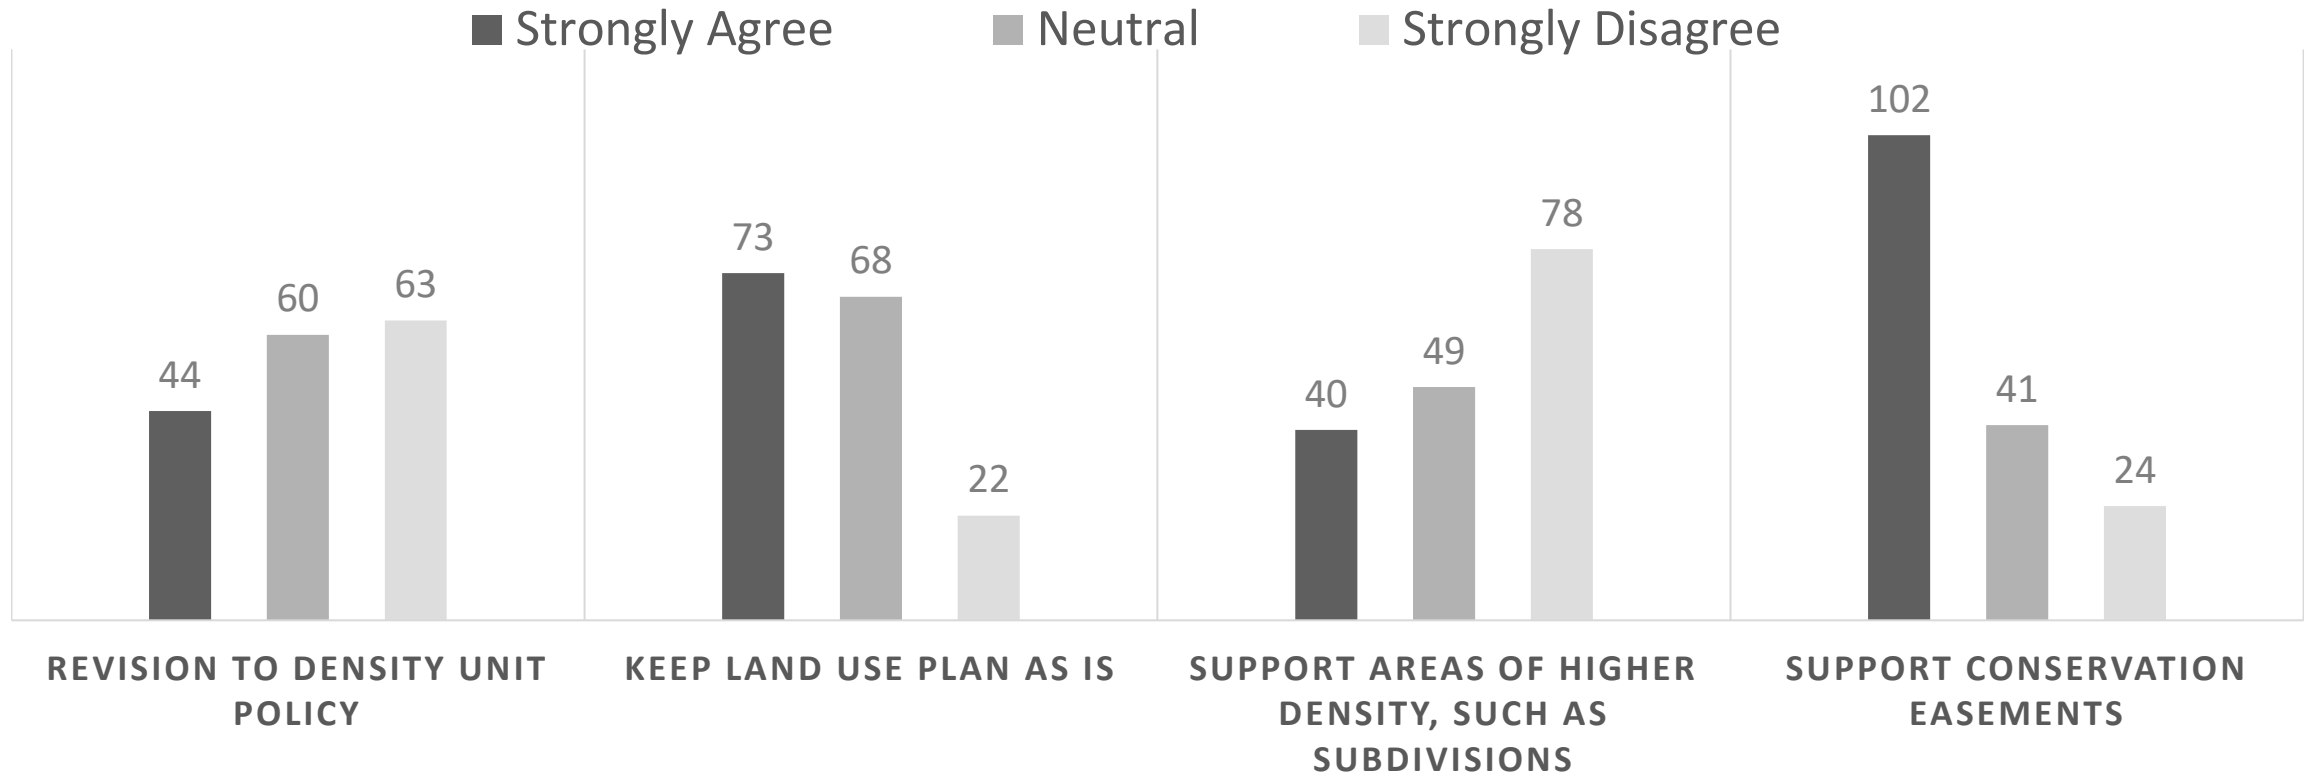

Land Use Plan