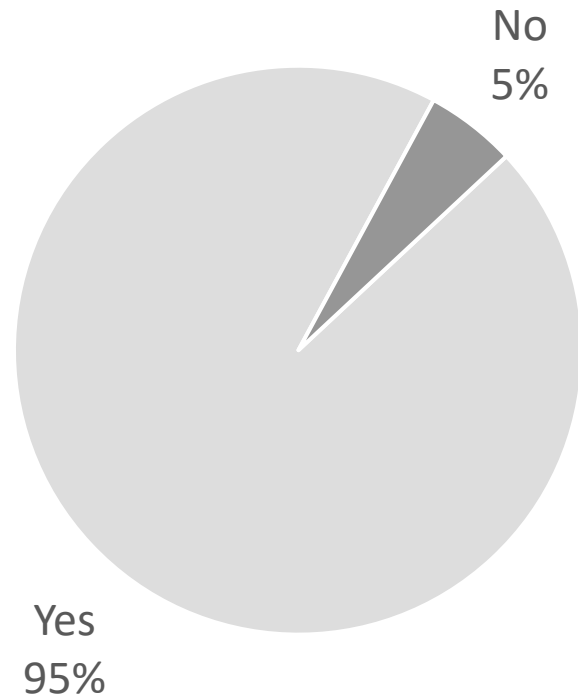

Can you find the information you need on the Town's website?