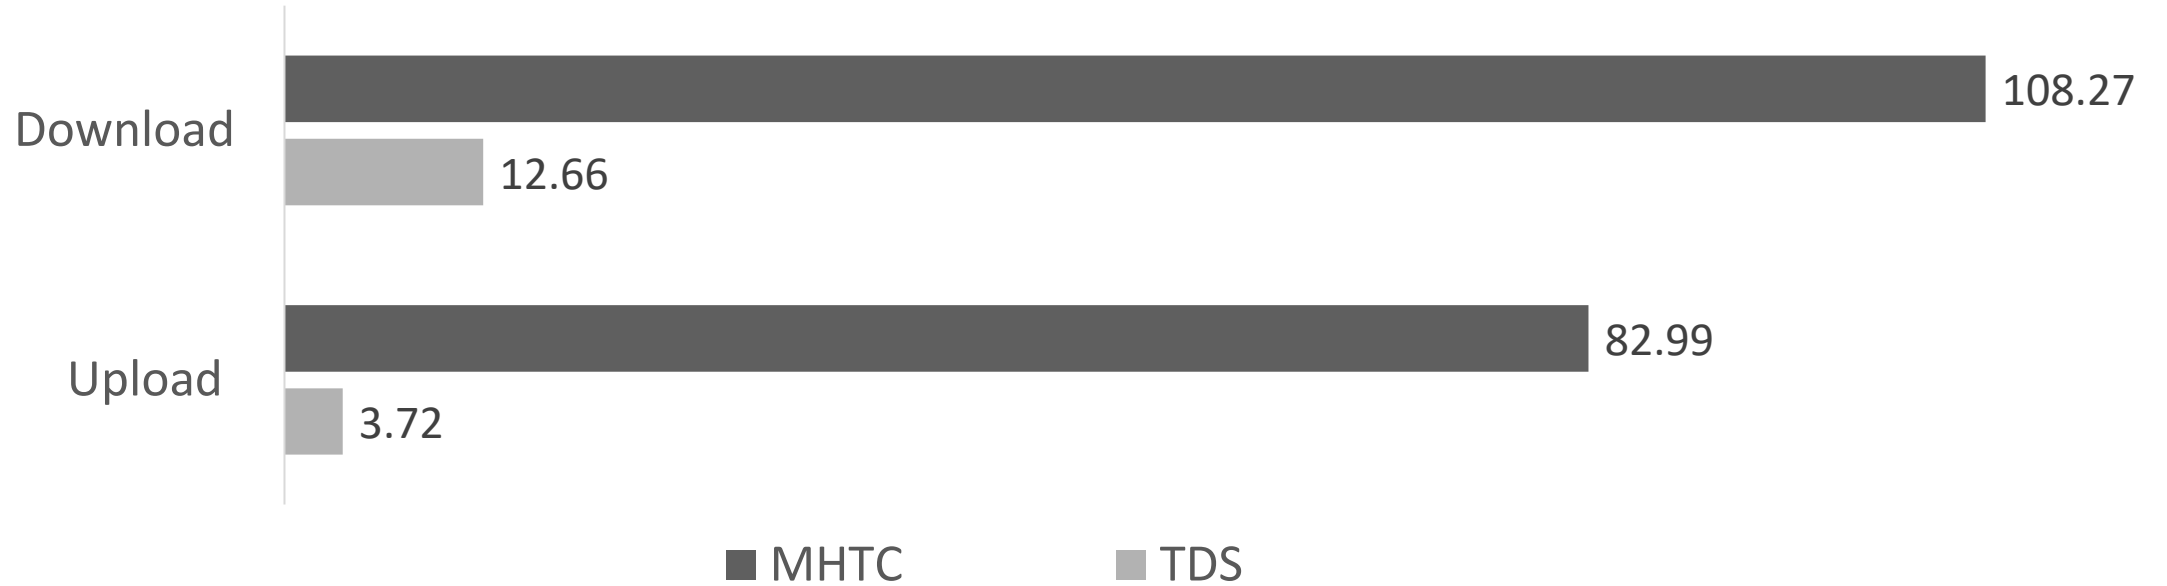

Town of Perry

2023 COMMUNITY SURVEY RESULTS

The Town of Perry
Community Survey
was mailed to
property owners in
July 2023.

360 surveys were
mailed; 177 were
returned.

49% rate of return.

Overview

Broadband Service Providers